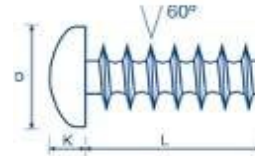

Pozi Pan Imperial Plas-Fix 60 Thread Rolling Screws For Plastic

Pozi Pan Imperial Plas-Fix Thread Rolling Screws For Plastic								
Thread Diameter	2-28	4-20	6-19	8-16	10-14			
d1-Maximum	0.092	0.127	0.147	0.185	0.212			
D-Maximum	0.167	0.219	0.270	0.322	0.373			
K-Maximum	0.062	0.080	0.097	0.115	0.133			
Pozi Drive	1	1	2	2	2			
Available Lengths	3/16	3/16	3/16	5/16	3/8			
	To	To	To	To	To			
L-Inches	3/4	1-1/2	1-3/8	1	1			